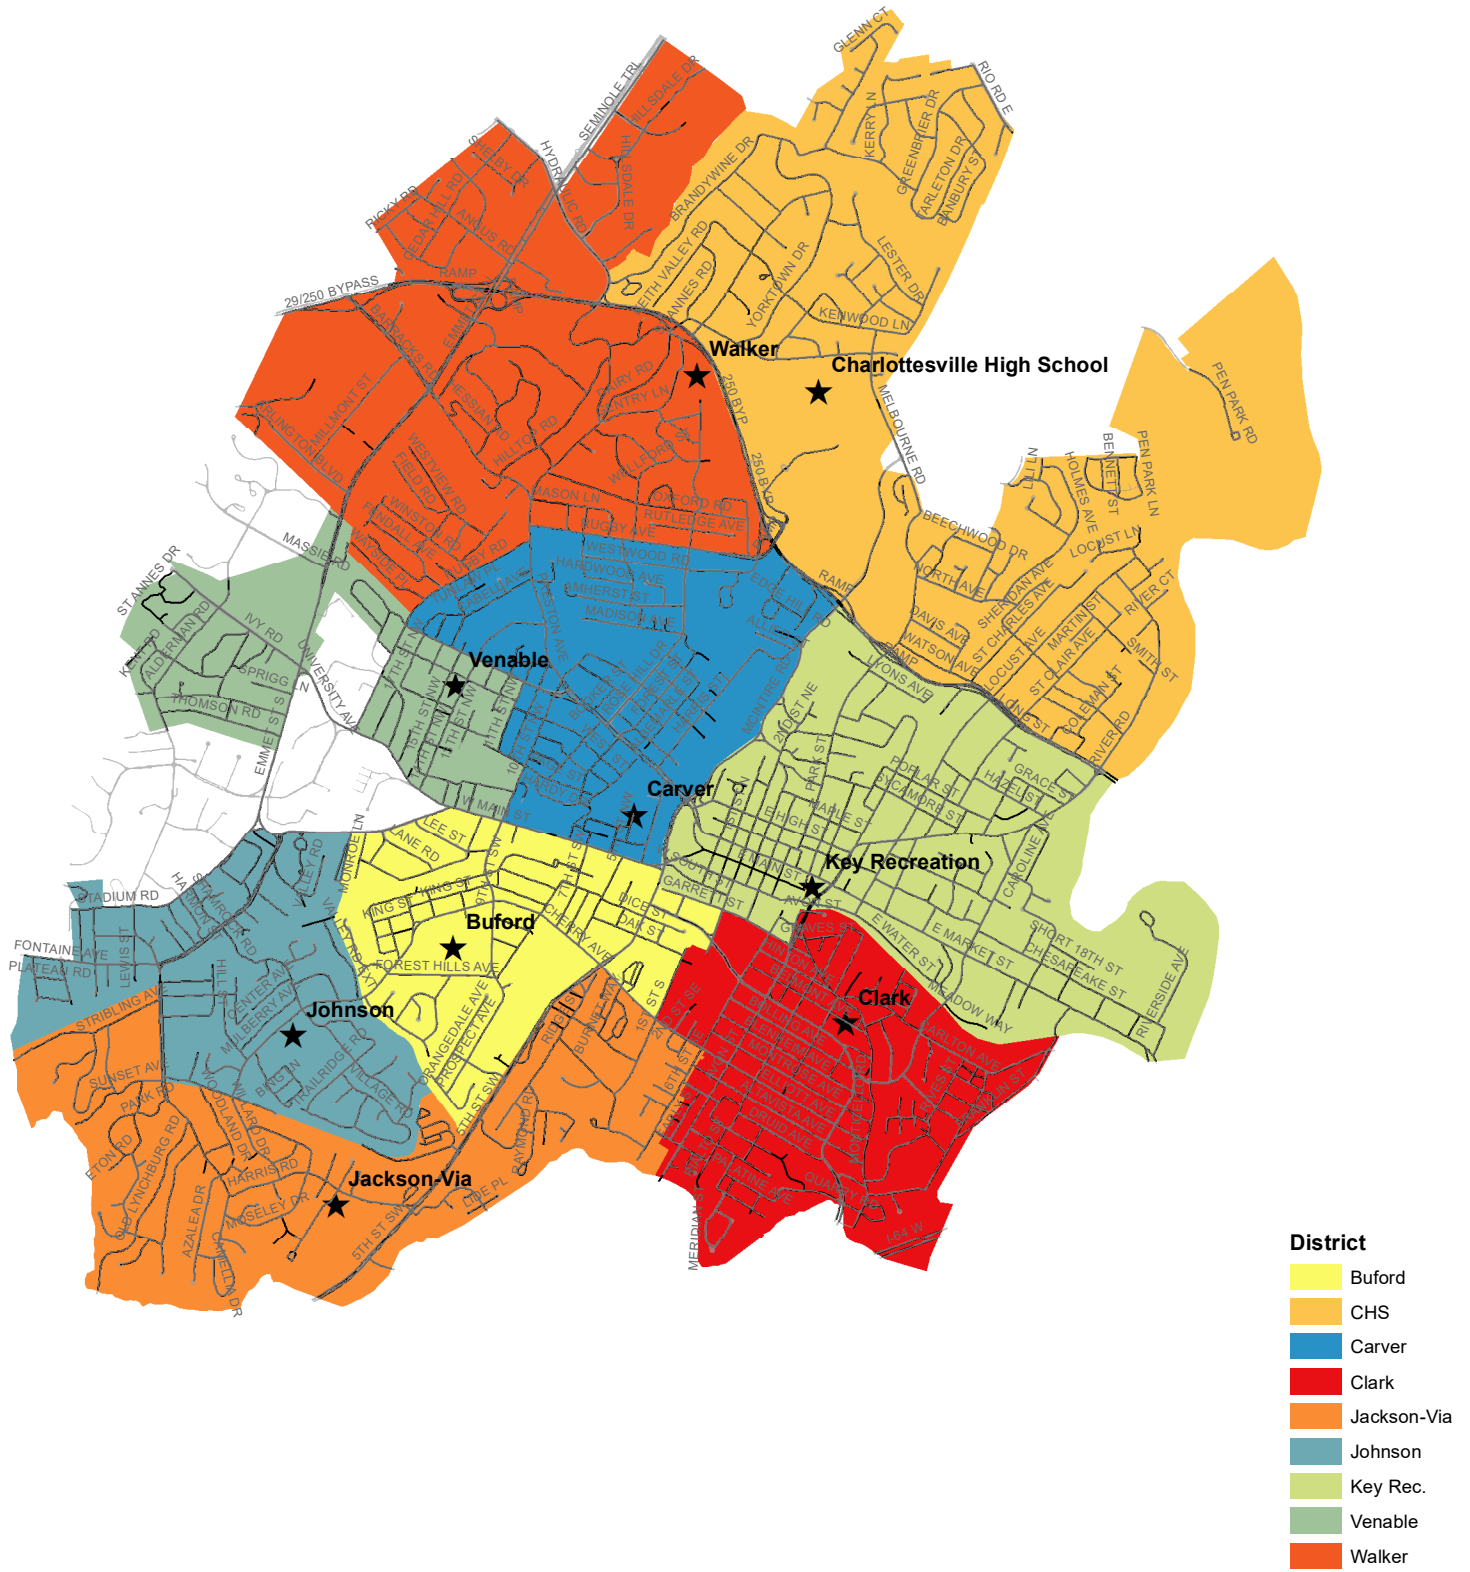

Proposed Precinct Map

The geographic data layers produced by the City of Charlottesville are provided as a public resource. The City makes no warranties, expressed or implied, concerning the accuracy, completeness or suitability of this data, and it should not be construed or used as a legal description. The information displayed is a compilation of records, information, and data obtained from various sources, and the City is not responsible for its accuracy or how current it may be. Every reasonable effort is made to ensure the accuracy and completeness of the data. Pursuant to Section 54.1-402 of the Code of Virginia, any determination of topography or contours, or any depiction of physical improvements, property lines or boundaries is